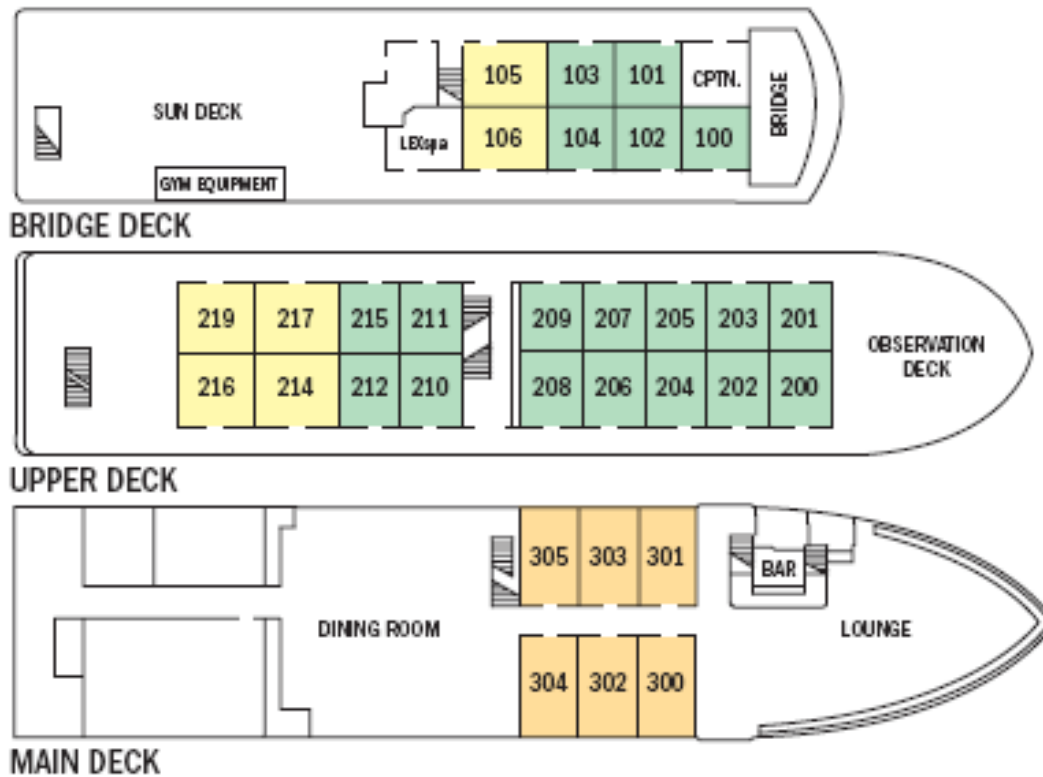

# The Sea Bird and The Sea Lion

**Twin sister ships *Sea Bird* and *Sea Lion*:**

## SHIP DETAILS

Length: 152 feet • Number of Guests: 62 guests in 31 outside cabins • Ship's Registry: United States.

## AMENITIES

Library • Lounge with full-service bar and facilities for films, slide shows and presentations • Observation deck • Partially covered sun deck with chairs and tables • Spa • Internet access • Wellness program.

## DECKS

Bridge Deck – sun deck, gym equipment, bridge, spa, cabins • Upper Deck – observation deck, cabins. • Main Deck – lounge, bar, dining room, cabins. • Open-bridge policy (weather permitting) • Smoking permitted on outside decks only.